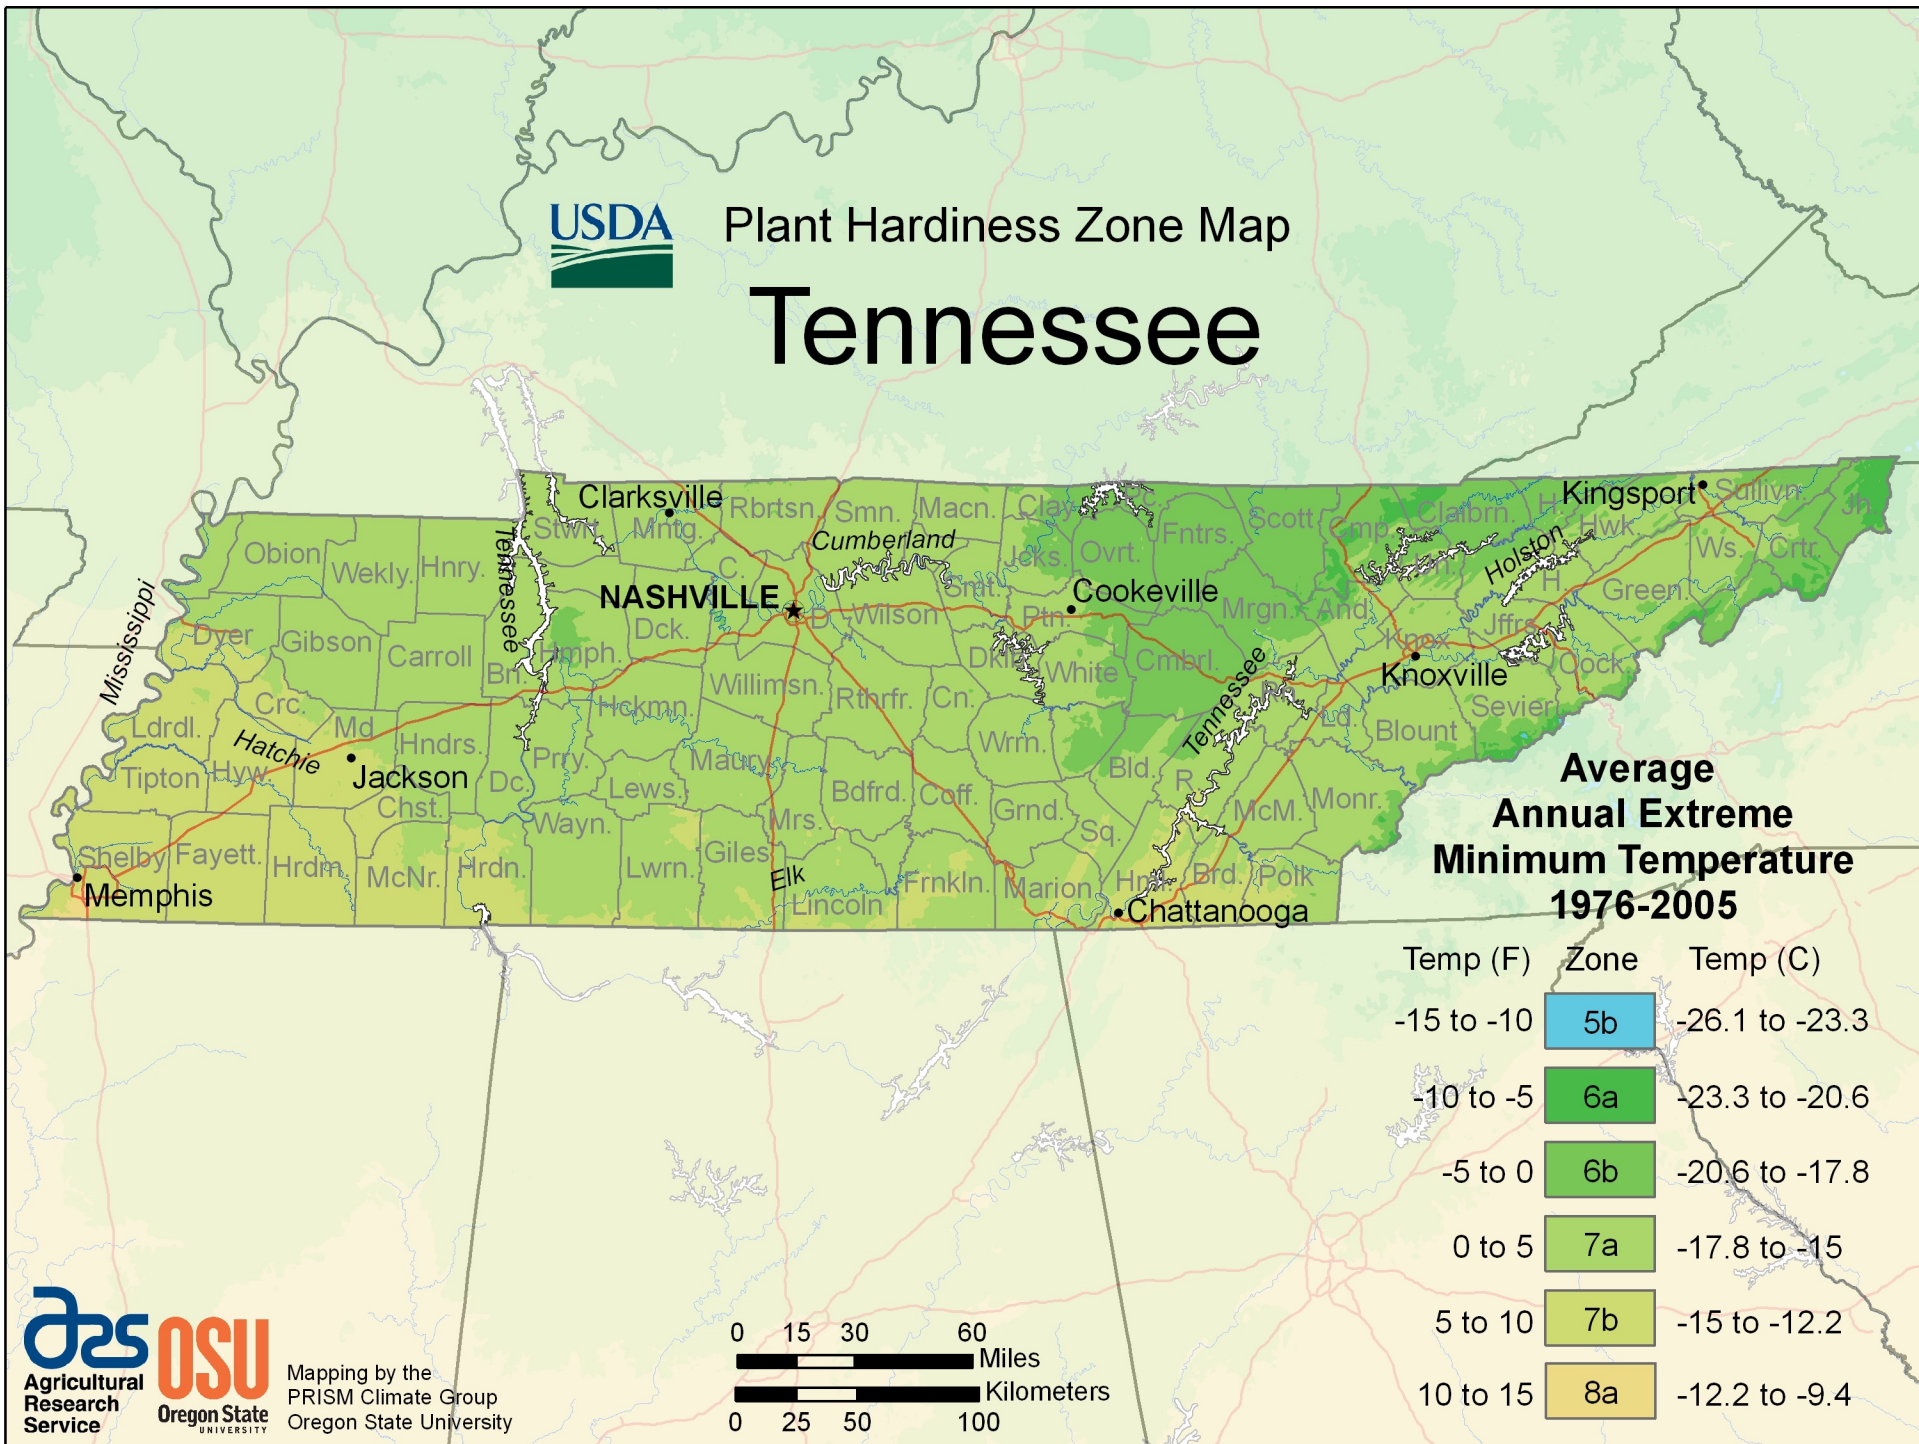

Plant Hardiness Zone Map

Tennessee

Average Annual Extreme Minimum Temperature 1976-2005

Temp (F)	Zone	Temp (C)
-15 to -10	5b	-26.1 to -23.3
-10 to -5	6a	-23.3 to -20.6
-5 to 0	6b	-20.6 to -17.8
0 to 5	7a	-17.8 to -15
5 to 10	7b	-15 to -12.2
10 to 15	8a	-12.2 to -9.4